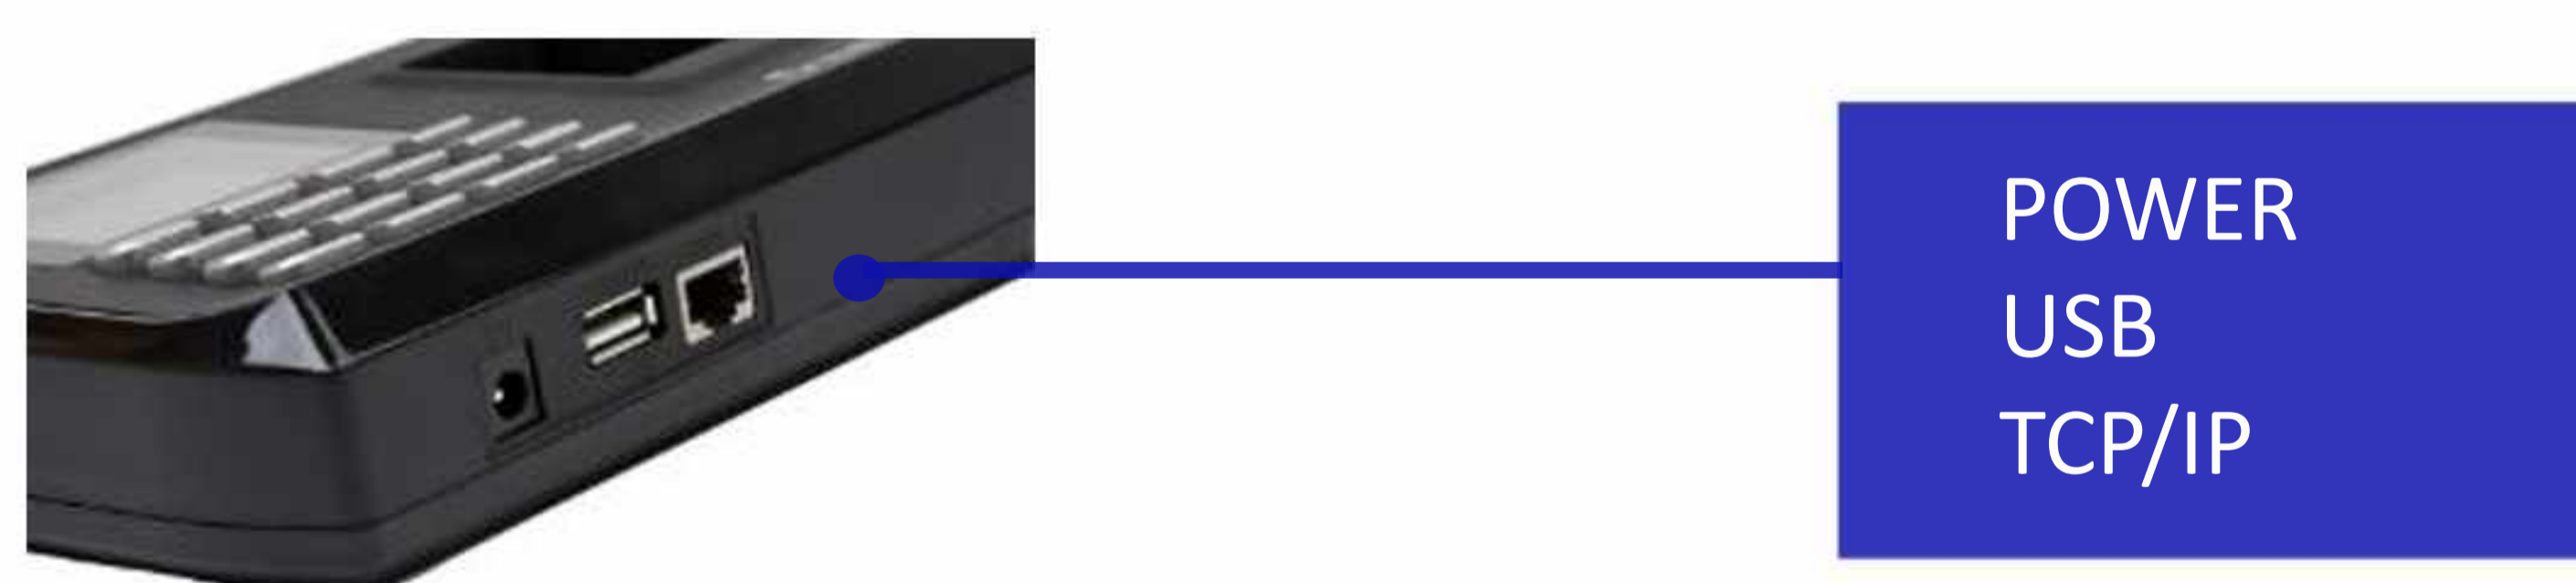

FF129A

Wi-Fi
2.4GHz

**Fingerprint
Card Access
Password**

**HIGH SECURITY TIME ATTENDANCE
& ACCESS CONTROL**

Designed with Western style, it's artful and elegant. It is with ourselves fingerprint arithmetic which is the most advanced one in the world, automatically analyze the tiny difference of the latest fingerprints. Multi-biometric identification Time & Attendance and Access Control Terminal adopts our latest platform and large capacity memory. With the upgraded hardware, it can now store up to 5,000 above fingerprint templates. It integrates with CPU Multi-Bio processor Multi-model communications consisting of TCP/IP allow an extremely easy data management.

Technical Specification

Model	FF129A
Biometric Measurement	Fingerprint
User capacity	5,000
Log capacity	200,000
CPU	400MHz
LCD display	2.4" TFT color screen 320x240 pixel
Interface	USB (host and slave)
Language	English, Arabic, French, Korean, Spanish, Portuguese, etc
Attendance mode	Fingerprint or Password or Card or Fingerprint+Password or Card+Password or Fingerprint+Card+Password
Voice instruction	16-bit Hi-Fi voice & sound indication
Verification time	< 0.5 second [1:N]
FRR (False Rejection Rate)	< 1%
FAR (False Acceptance Rate)	< 0.0001%
Power source	5VDC/1A
Operating temperature	0 - 45 Degree Celsius
Operating humidity	<90%RH
Dimensions (mm)	195 x 135 x 43
Weight (kg)	0.5
Quantity/Carton	10 units
Gross weight/carton (kg)	9.7

TFT Color Screen

Application

Accessories

Interface

POWER
USB
TCP/IP

Lock_NO	Bell_NO
Lock_COM	Bell_COM
Lock_NC	WG_OUT0
WG_IN0	WG_OUT1
WG_IN1	GND
GND	DoorSensor
POW	POW
GND	GND
	Exit