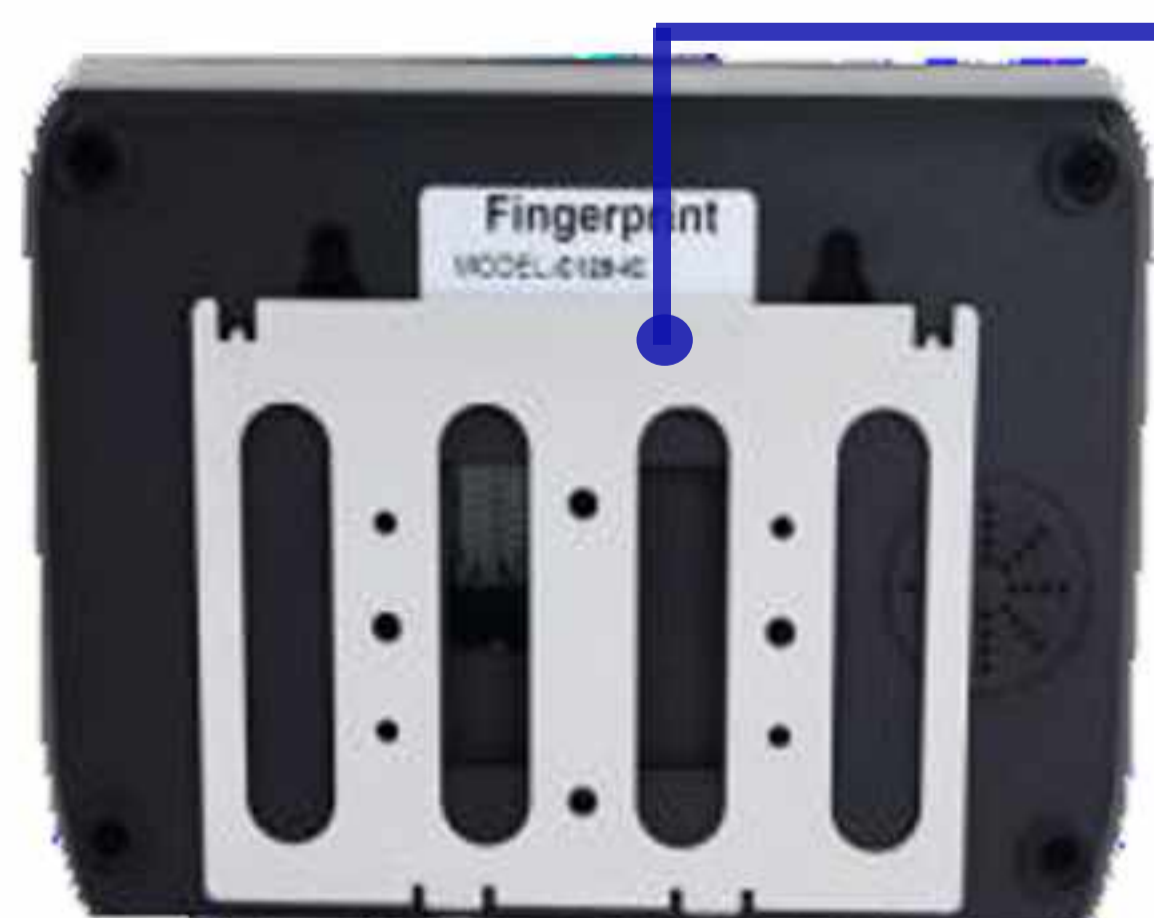

- World-class algorithm, high-speed and accurately identify fingerprint.
- Fingerprint/Pin/Card authentication.
- Suitable for the entrances and exits of office, factory, hotel, school, etc.
- Large capacity, user capacity up to 5,000 & logs capacity up to 200,000.
- 2.4 inches TFT color screen 320x240 pixel.
- USB Flash Drive Download + USB Communication.
- More helpful function like T9 input method, self-service inquiry, etc.
- Support door control & alarm function.
- USB flash drive for offline data management.
- Multi-language: English, Arabic, French, Spanish, Portuguese, etc.
- Multiple shifts setting.
- Professional T&A software eTime.
- Easy wall-mounting.
- Exact calculation of worked hours / overtime.

Technical Specification

Model	FF129A
Biometric Measurement	Fingerprint
User capacity	5,000
Log capacity	200,000
CPU	400MHz
LCD display	2.4" TFT color screen 320x240 pixel
Interface	USB (host and slave)
Language	English, Arabic, French, Korean, Spanish, Portuguese, etc
Attendance mode	Fingerprint or Password or Card or Fingerprint+Password or Card+Password or Fingerprint+Card+Password
Voice instruction	16-bit Hi-Fi voice & sound indication
Verification time	< 0.5 second [1:N]
FRR (False Rejection Rate)	< 1%
FAR (False Acceptance Rate)	< 0.0001%
Power source	5VDC/1A
Operating temperature	0 - 45 Degree Celsius
Operating humidity	<90%RH
Dimensions (mm)	195 x 135 x 43
Weight (kg)	0.5
Quantity/Carton	10 units
Gross weight/carton (kg)	9.7

TFT Color Screen

Application

Accessories

Interface

POWER
USB
TCP/IP

Lock_NO	Bell_NO
Lock_COM	Bell_COM
Lock_NC	WG_OUT0
WG_IN0	WG_OUT1
WG_IN1	GND
GND	DoorSensor
POW	POW
GND	GND
	Exit